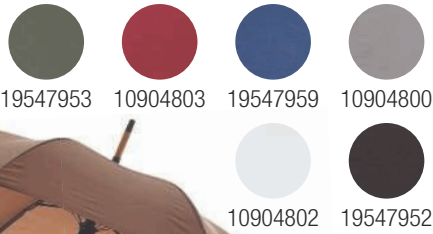

10904801

// 23" AUTOMATIC CLASSIC UMBRELLA

Polyester.

23" automatic opening umbrella with wooden shaft wooden handle and metal ribs.
ø 106 x 88 cm

Technique for decorated price: Screenprint 150 x 140 mm

Qty.	50	100	250	>1.000	
SEK	79,00	73,00	68,00	64,00	Decorated price*
€	8,78	8,11	7,56	7,11	Decorated price*
DKK	64,00	59,00	55,00	52,00	Decorated price*