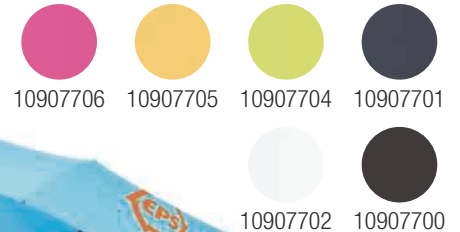

10906205

// 21.5" 2-SECTION FADING UMBRELLA

Polyester.

21.5" umbrella with metal frame and ribs. Umbrella is supplied with a pouch.
ø 99 x 24 cm

// 21" 3-SECTION AUTO OPEN UMBRELLA

Pongee polyester.

21" umbrella with metal frame, fiberglass ribs and plastic rubber coated handle. Umbrella is supplied with a pouch.
ø 91,5 x 28 cm

Technique for decorated price: Screenprint 110 x 110 mm

Qty.	50	100	250	>1.000	
SEK	130,00	120,00	115,00	110,00	Decorated price*
€	14,44	13,33	12,78	12,22	Decorated price*
DKK	105,00	97,00	93,00	89,00	Decorated price*

Technique for decorated price: Screenprint 110 x 110 mm

Qty.	50	100	250	>1.000	
SEK	120,00	115,00	110,00	100,00	Decorated price*
€	13,33	12,78	12,22	11,11	Decorated price*
DKK	97,00	93,00	89,00	81,00	Decorated price*

// 21.5" 3-SECTION AUTO OPEN AND CLOSE UMBRELLA

Polyester.

3 section umbrella with automatic opening and closing button. Metal frame and ribs and plastic handle. Umbrella is supplied with a pouch.
ø 98 x 28 cm

// 21.5" 3-SECTION UMBRELLA WITH LIGHT

Polyester.

21.5" umbrella with metal frame, metal ribs and plastic handle. The umbrella is supplied with batteries and pouch.
ø 94 x 30 cm

Technique for decorated price: Screenprint 110 x 110 mm

Qty.	50	100	250	>1.000	
SEK	140,00	135,00	125,00	120,00	Decorated price*
€	15,56	15,00	13,89	13,33	Decorated price*
DKK	113,00	109,00	101,00	97,00	Decorated price*

Technique for decorated price: Screenprint 110 x 110 mm

Qty.	25	50	100	>500	
SEK	209,00	199,00	189,00	179,00	Decorated price*
€	23,33	22,22	21,11	20,00	Decorated price*
DKK	169,00	159,00	155,00	145,00	Decorated price*

* Including 1 colour, 1 position • Excluding set-up costs • Other decoration techniques available • Contact us for lower than minimum order quantity