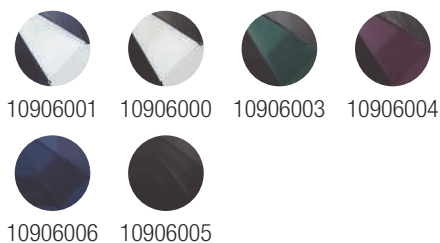

// 30" DOUBLE LAYER SQUARE UMBRELLA

Polyester and nylon.
Umbrella with the top of double layer canopy, fiberglass shaft and fiberglass double ribs. Plastic PP handle.
106 x 106 x 96 cm

Technique for decorated price: Screenprint 120 x 180 mm

Qty.	25	50	100	>500	
SEK	189,00	175,00	169,00	159,00	Decorated price*
€	21,11	19,44	18,89	17,78	Decorated price*
DKK	155,00	141,00	137,00	129,00	Decorated price*